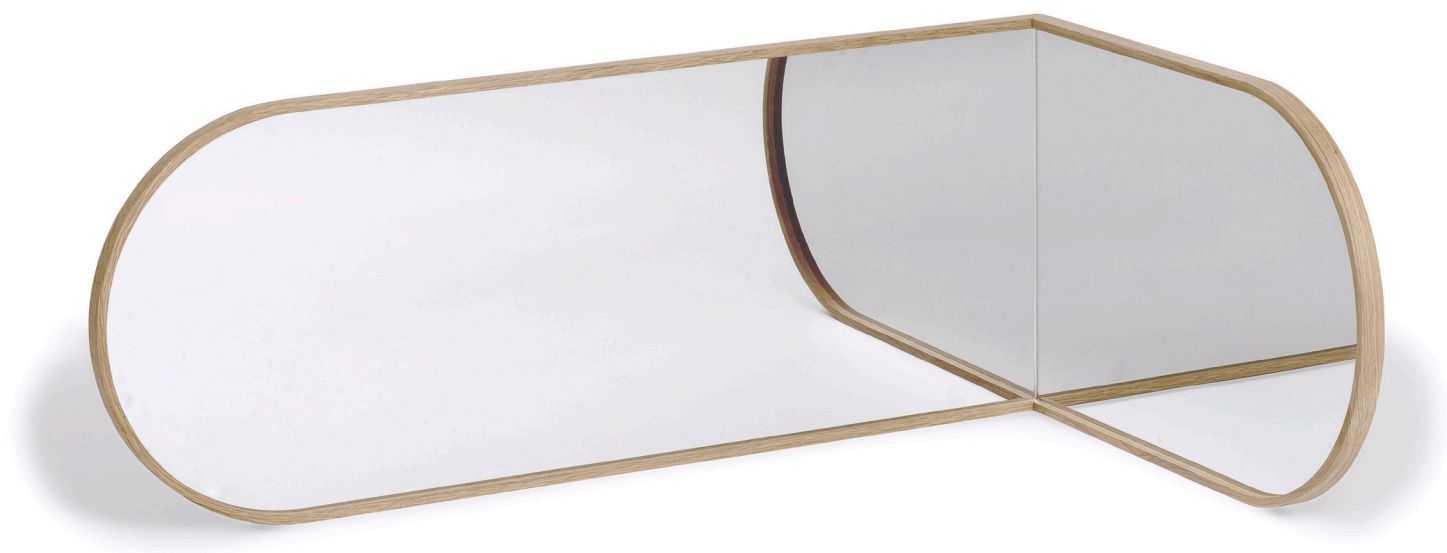

**Paustian
Mirror
Mirror 90
Design
Maria Bruun**

paustian

MARIA BRUUN

Maria Bruun (b. 1984) completed her MA in Furniture Design at the Royal Academy of Design in 2012.

A passion for telling stories through materials, compositions and forming. She works with a minimalist idiom, but always has the courage to take a bold and surprising decision. She works with the relation to the consumer and use "element of surprise" that conscious communication.

Maria Bruun sees it as an important responsibility as a designer to try to push the boundaries of what the concepts of design and function actually contains.

Mirror Mirror is created from experiments with the mirror spatial and personal psychological effects.

DESCRIPTION

Paustian Mirror Mirror is a series of angle mirrors that moves in corners, ceilings, edges and surfaces. Mirror Mirror surprises and reflects multiple aspects of both space, viewer and history.

The series vary in size and function. The smallest of the mirrors provide in its fold a little distorted picture of reality, with its minimal mirror surface. The medium and large angle mirrors have a greater real mirror surface. They reflect both the viewer and the space from different angles.